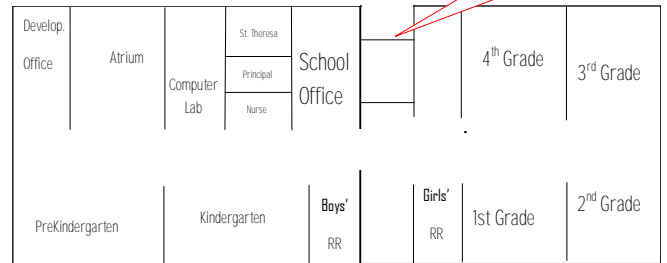

1551 EAST DANA AVENUE MESA, AZ 85204

H  
U  
N  
T  
S  
T  
R  
E  
E  
T

Life Teen High School  
Religious Education  
Christ the King  
PARISH OFFICE

Welcome to  
Christ the King  
Catholic School!  
Please sign in at the  
Front Office

School  
Courtyard  
Sport Court